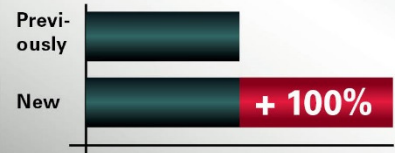

## NEW CARBON BRUSH SYSTEM

Every day our customers underline that Metabo has the best angle grinders in the world, thanks to:

- Longest lifetime and best reliability
- Most productive working
- Unbeatable user protection

### Less wear - reduced costs.

- 100 % longer service life
- As of now for all Metabo angle grinders with 1,550, 1,700 and 1,900 Watt
- Longest overall service life compared to the competition

Double service life of the Metabo angle grinders